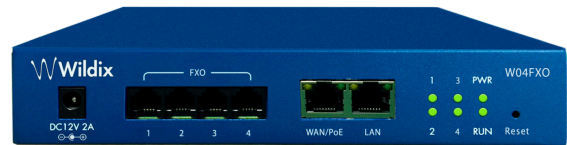

**W04FXO** is an analog VoIP media gateway with PoE support that offers 4 voice channels. W04BRI allows you to connect analog phone lines to your Wildix PBX.

Note: W04FXO support starts from WMS v. 4.03.44964.05.

## HIGHLIGHTS

- 4 FXO analog ports
- 4 Voice Channels
- 2 x 10/100 Base-T Ethernet RJ-45 interfaces
- Desktop or wall mounting

---